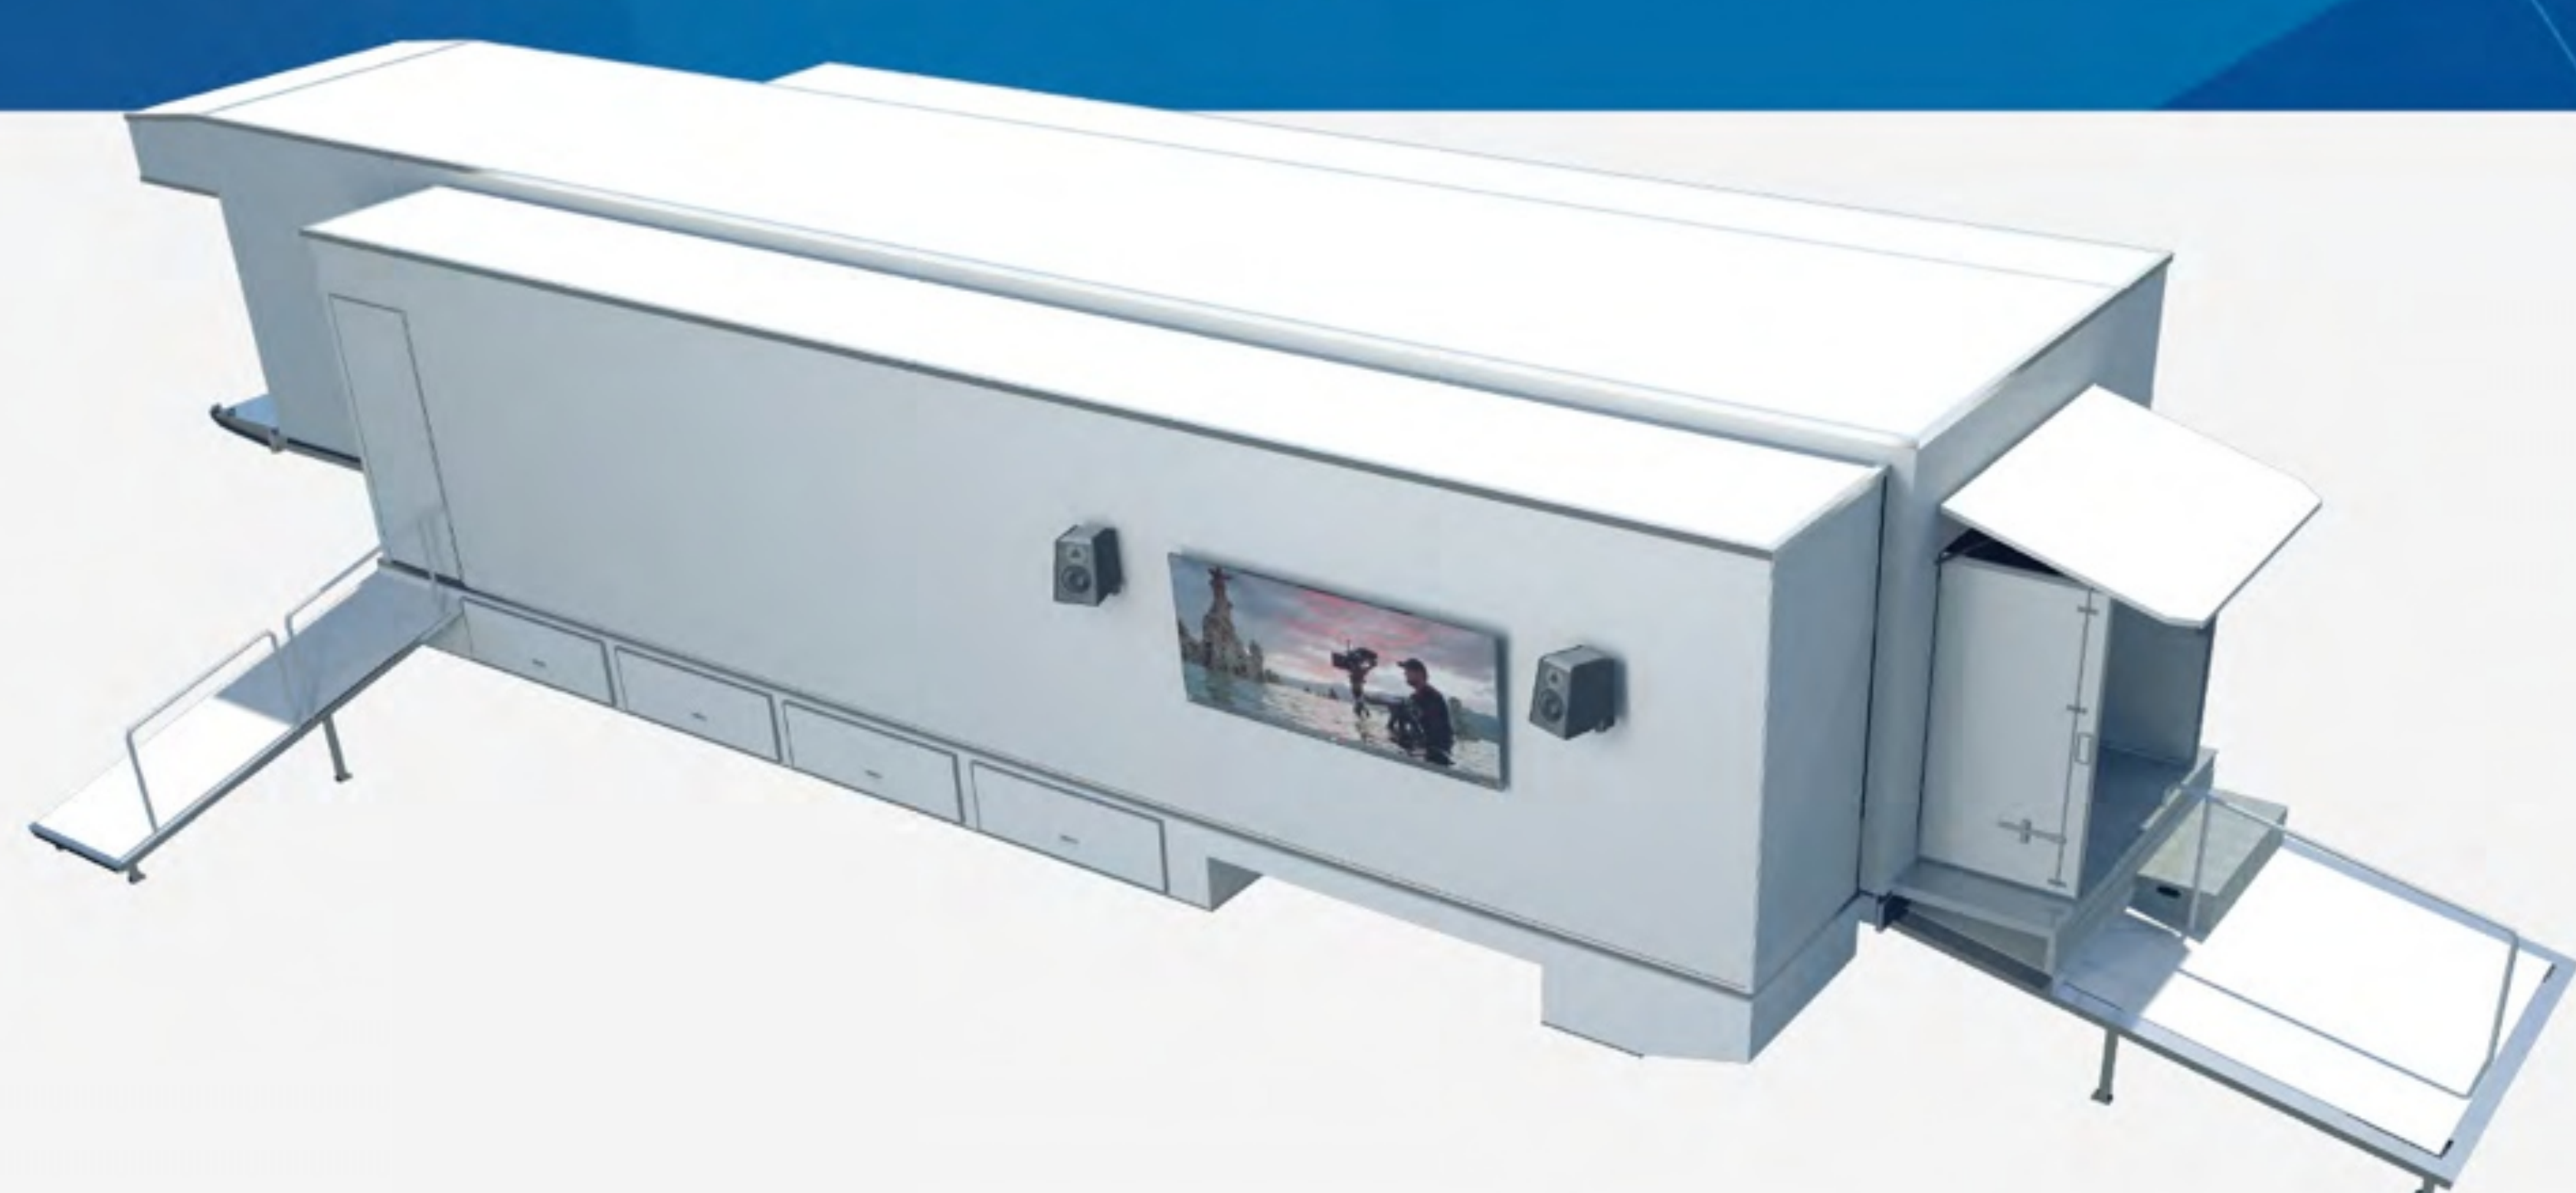

MOBILE 4K

Location Workflow Studio

NEW

Pre-vis Imaging & Sound Room

- Image off-lining and on-lining
- Color Grading
- Audio Mixing
- Air conditioned environment

DIT Media Management Room

- Acoustically fit sound environment
- 3 consoles for collection, viewing, and organization of footage
- 2 station data wrangling ingest/management system
- Color corrected viewing environment
- 1 - color correction/4K editing system
- 2 - online/offline 4K editing systems for audio/video
- Networked RAID storage
- Full media access management

4K Screening Room

- Acoustically fit sound proofed listening environment
- Enclosed cinema surround sound system
- 4K Imaging System for Viewing
- Refrigerated refreshment console
- Theater style seating for 12 with great screen visibility
- Color grading console and video playback system
- Color corrected, isolated viewing environment
- 4 seating positions for note taking
- Media truck intercom and Wi-Fi system
- Hidden wiring and connection patching simplicity

Equipment Storage Room

- Equipment storage racks
- Convertible voice over booth
- Intercom system hookup for audio control

www.integrasv.com

If you can visualize it,
IntegraSV
can build it.

Vehicle Design and Fabrication

IntegraSV is a one-stop shop for specialty vehicle and trailer customization. A complete in-house engineering team offering integrated custom solutions and “out-of-the-box” design capabilities.

Turn-Key Tour Management